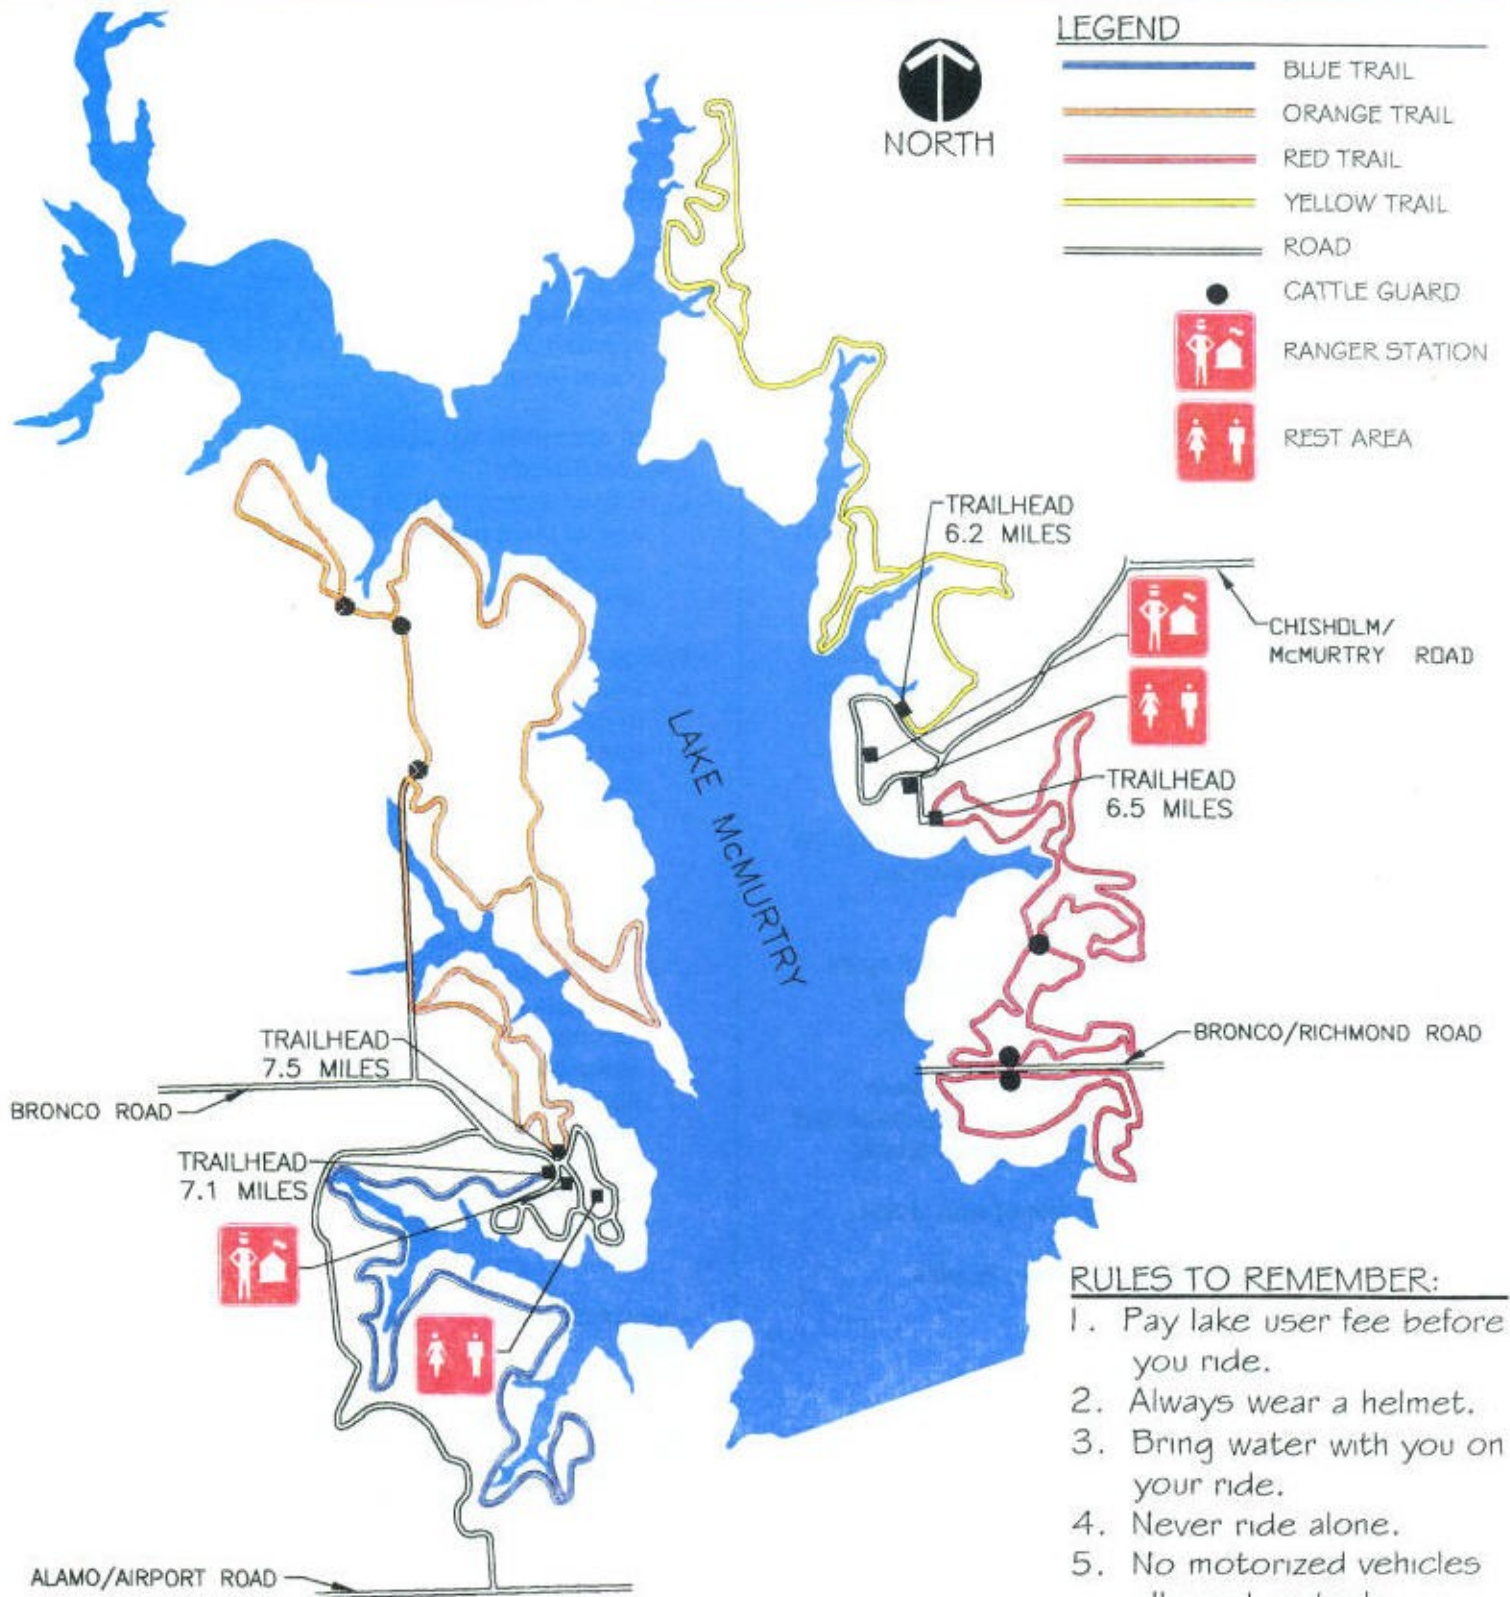

Lake McMurry Bike Trails

747-8085 or 747-8070

RULES TO REMEMBER:

1. Pay lake user fee before you ride.
2. Always wear a helmet.
3. Bring water with you on your ride.
4. Never ride alone.
5. No motorized vehicles allowed on trails.
6. Follow all posted rules.

NOTE: MILEAGES GIVEN ARE ROUND TRIP